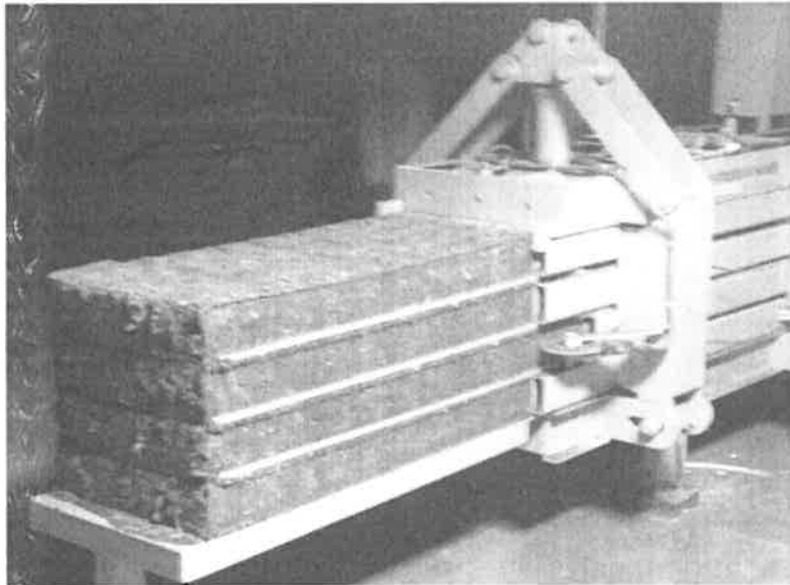

Cameron Cotton & Seed Company, Inc.

P.O. Box 428

205 Boyce Lawton Drive

Cameron, S.C. 29030

(803) 823-2405

Fax (803) 823-2404

camcot@windstream.net

**Cotton Gin Feed Supplement For Cows
Better Known As Cotton Gin Trash
Old Product - New Package
Now Available In An Easy To Handle Bale
Bale Weight: 600-650 Lb
Size: 60 – 65 In. Length
24 In. Wide
24 In. Deep**

Can Load Flatbed, Van, Container, Boxcar, Etc

**Call For Pricing And Any Questions You May Have About This Product
Drake Perrow Cell : 803-682-1654**